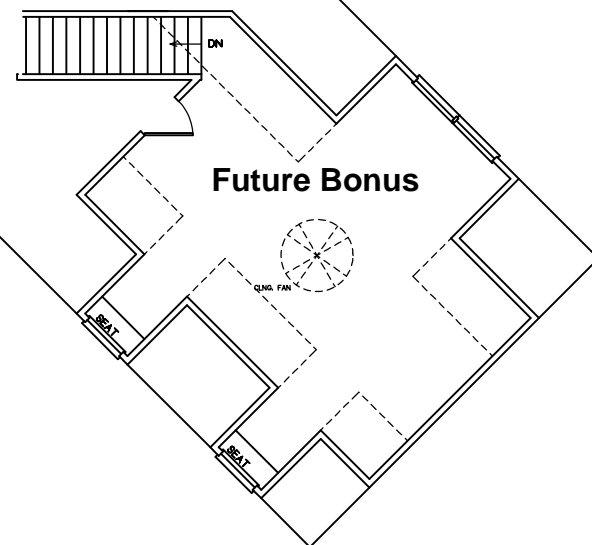

The Bradley

Second Floor

Copyright 2009 - All rights reserved. This home plan, or any part thereof, may not be reproduced in any manner whatsoever, without written permission from the builder, Jerry Hynes, Hynes Custom Homes - 11097 Big Canoe, Big Canoe, GA 30143 - 706-268-2890. www.hynesinthepines.com