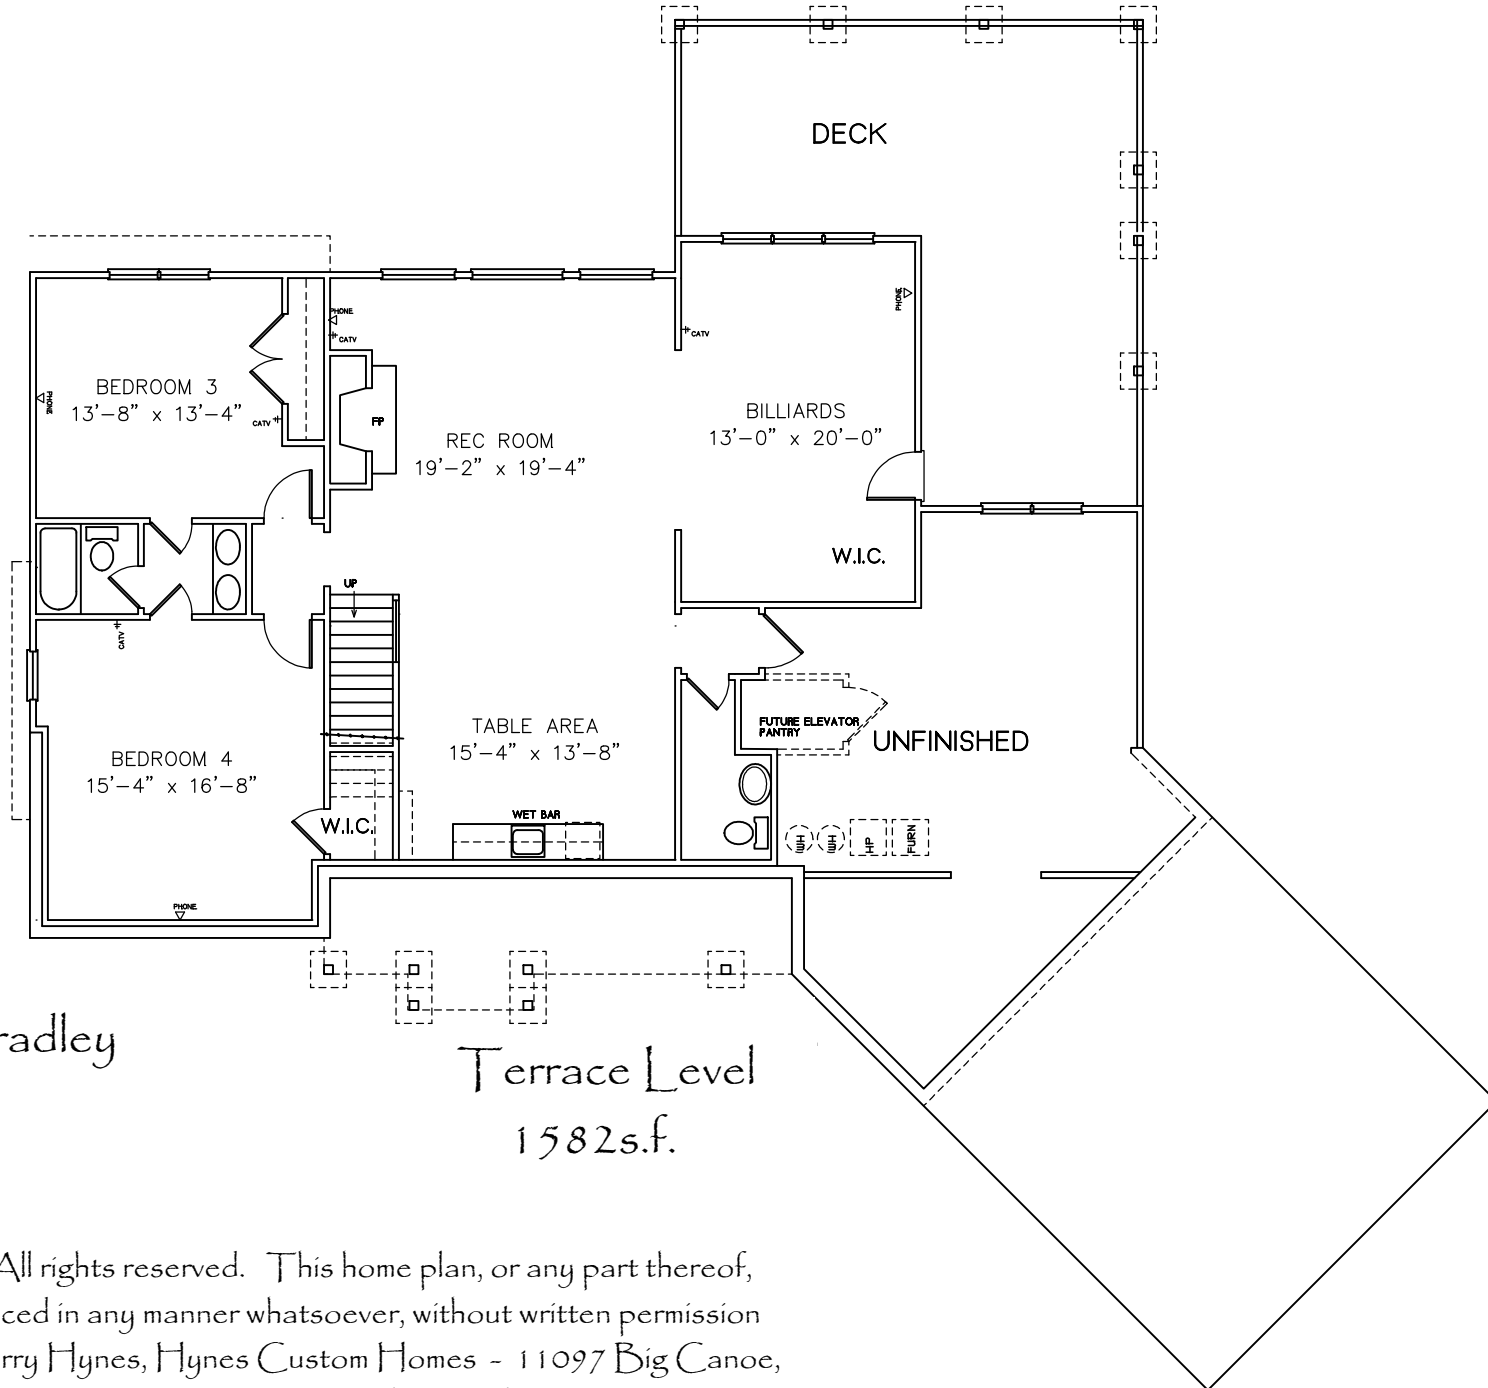

The Bradley

Terrace Level
1582s.f.

Copyright 2009 - All rights reserved. This home plan, or any part thereof, may not be reproduced in any manner whatsoever, without written permission from the builder, Jerry Hynes, Hynes Custom Homes - 11097 Big Canoe, Big Canoe, GA 30143 - 706-268-2890. www.hynesinthepines.com