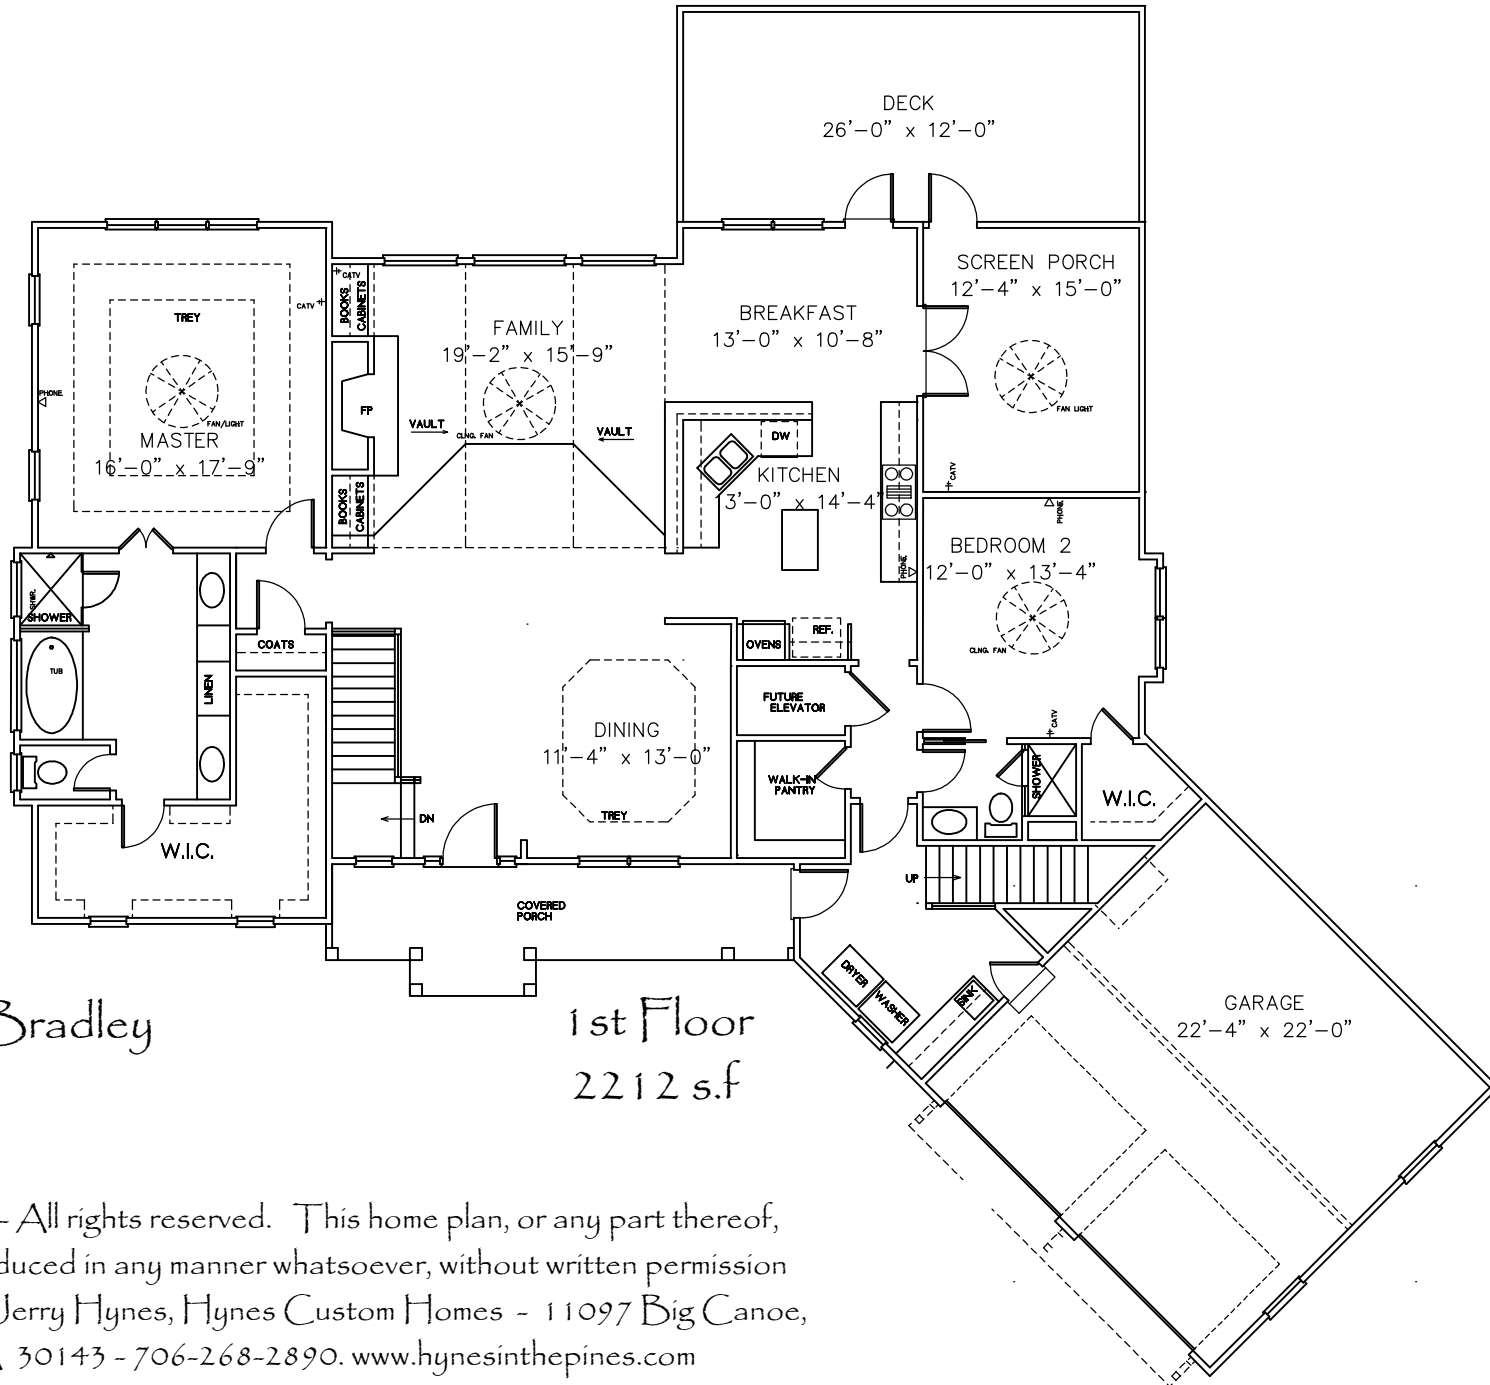

The Bradley

1st Floor
2212 s.f

Copyright 2009 - All rights reserved. This home plan, or any part thereof, may not be reproduced in any manner whatsoever, without written permission from the builder, Jerry Hynes, Hynes Custom Homes - 11097 Big Canoe, Big Canoe, GA 30143 - 706-268-2890. www.hynesinthepines.com