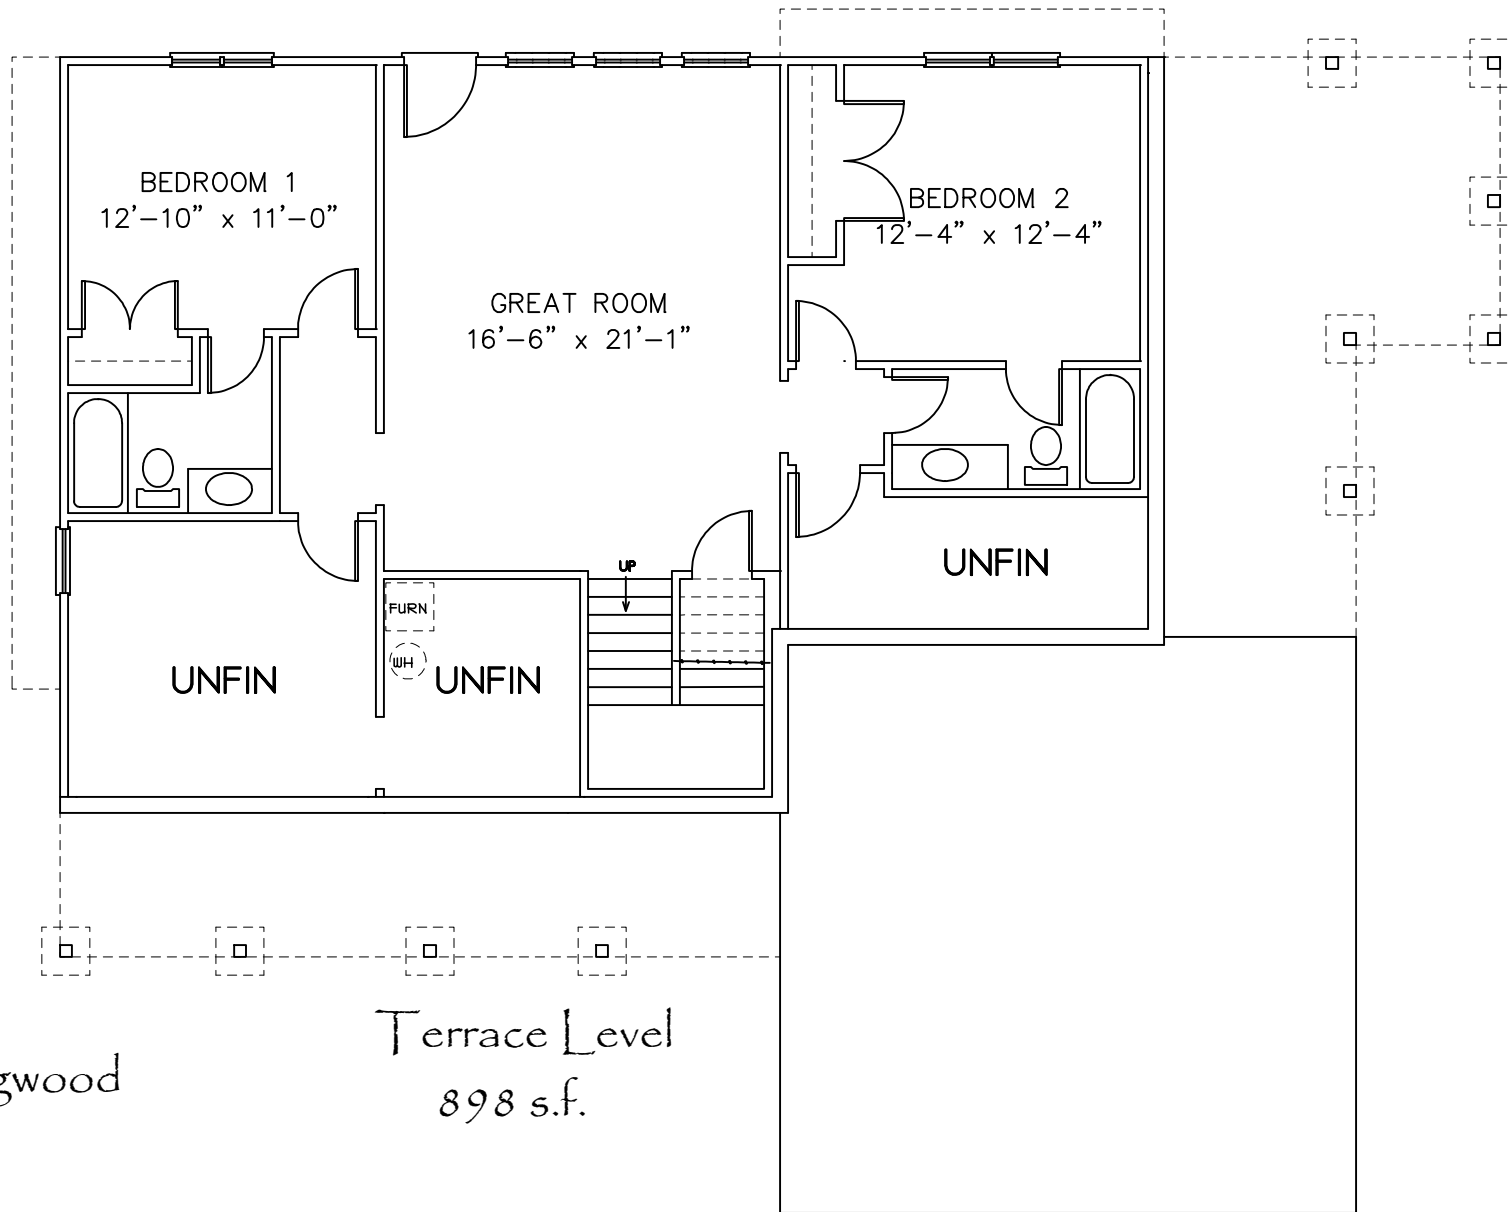

The Dogwood

1st Floor
1424 s.f.

Copyright 2009 - All rights reserved. This home plan, or any part thereof, may not be reproduced in any manner whatsoever, without written permission from the builder, Jerry Hynes, Hynes Custom Homes - 11097 Big Canoe, Big Canoe, GA 30143
706-268-2890. www.hynesinthepines.com