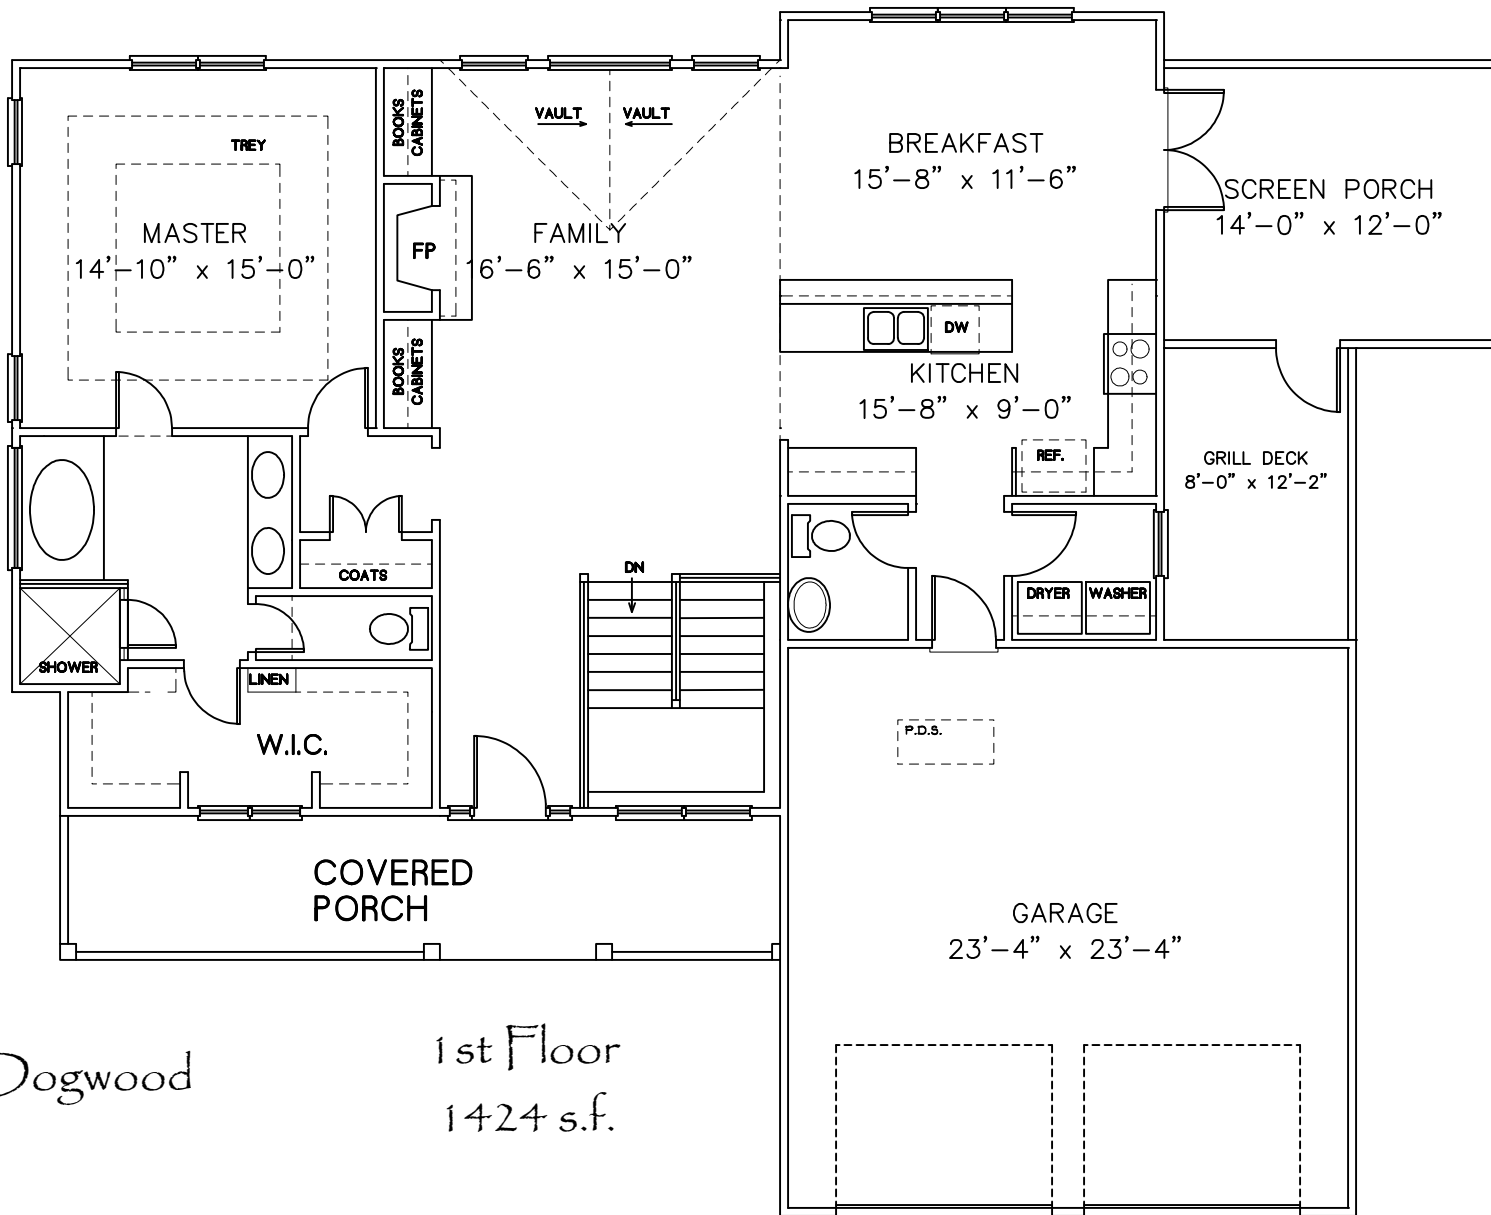

The Dogwood

1st Floor
1424 s.f.

Copyright 2009 - All rights reserved. This home plan, or any part thereof, may not be reproduced in any manner whatsoever, without written permission from the builder, Jerry Hynes, Hynes Custom Homes - 11097 Big Canoe, Big Canoe, GA 30143
706-268-2890. www.hynesinthepines.com