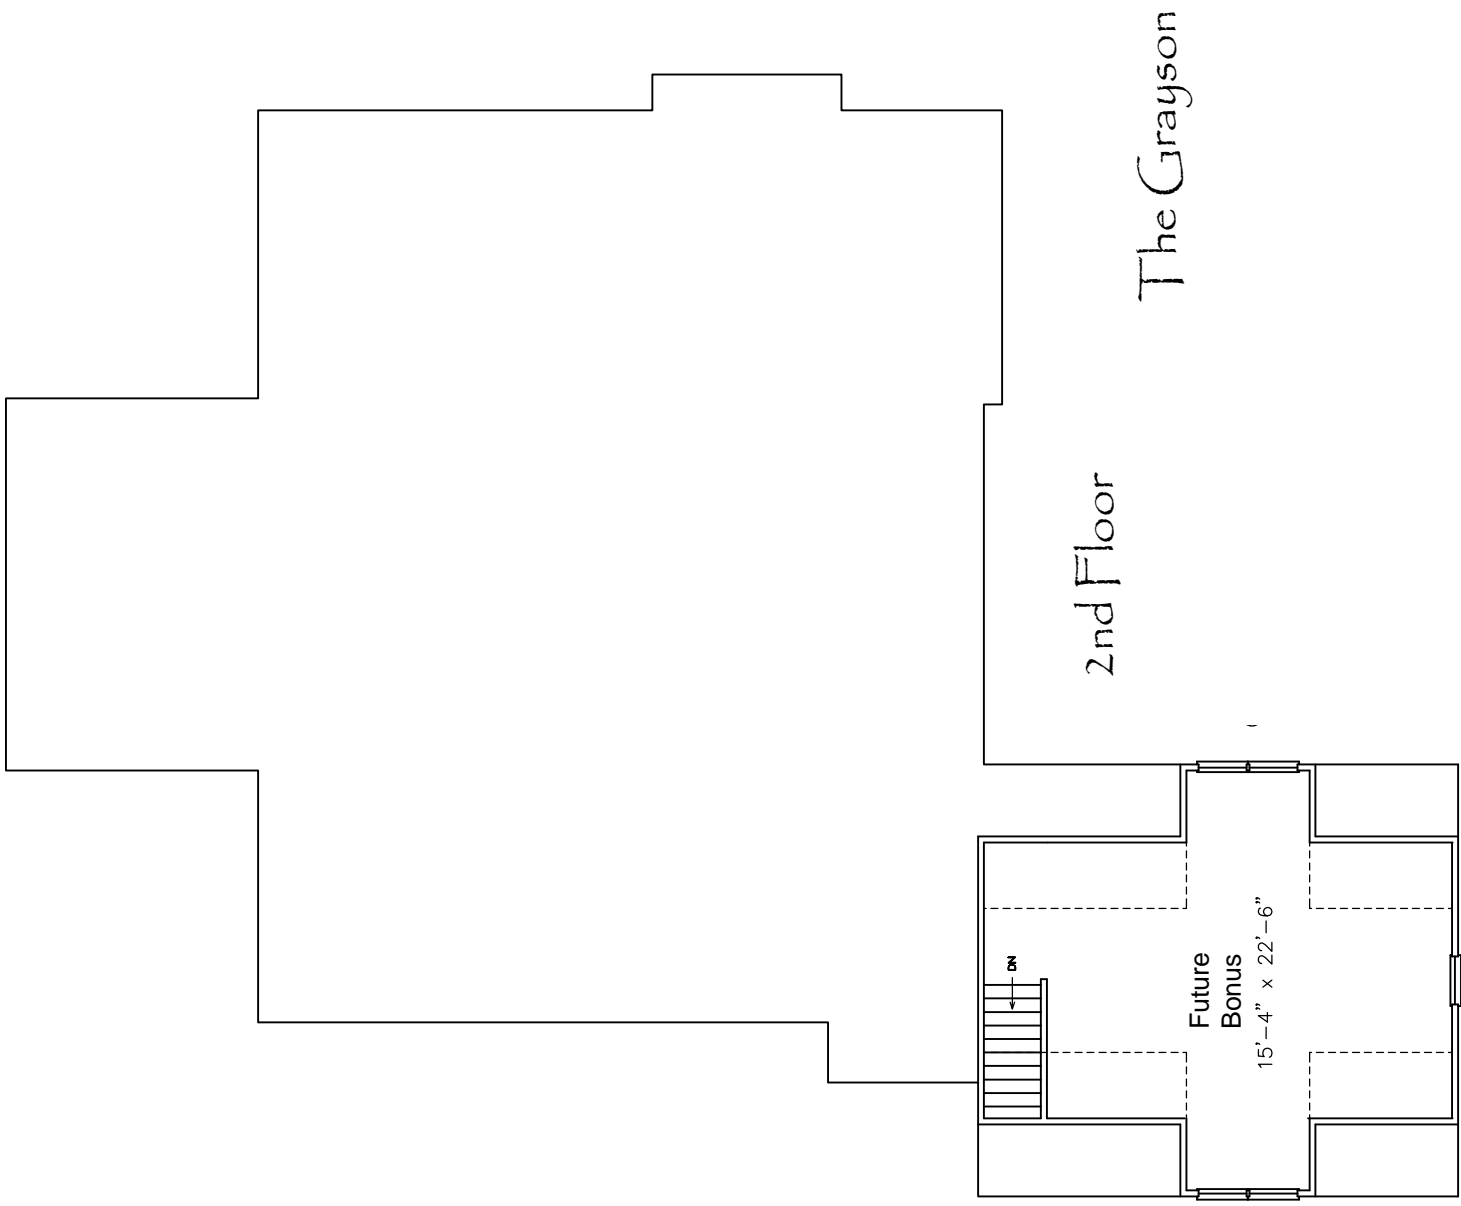

Copyright 2009 - All rights reserved. This home plan, or any part thereof, may not be reproduced in any manner whatsoever, without written permission from the builder, Jerry Hynes, Hynes Custom Homes - 11097 Big Canoe, Big Canoe, GA 30143 - 706-268-2890. www.hynesinthepines.com