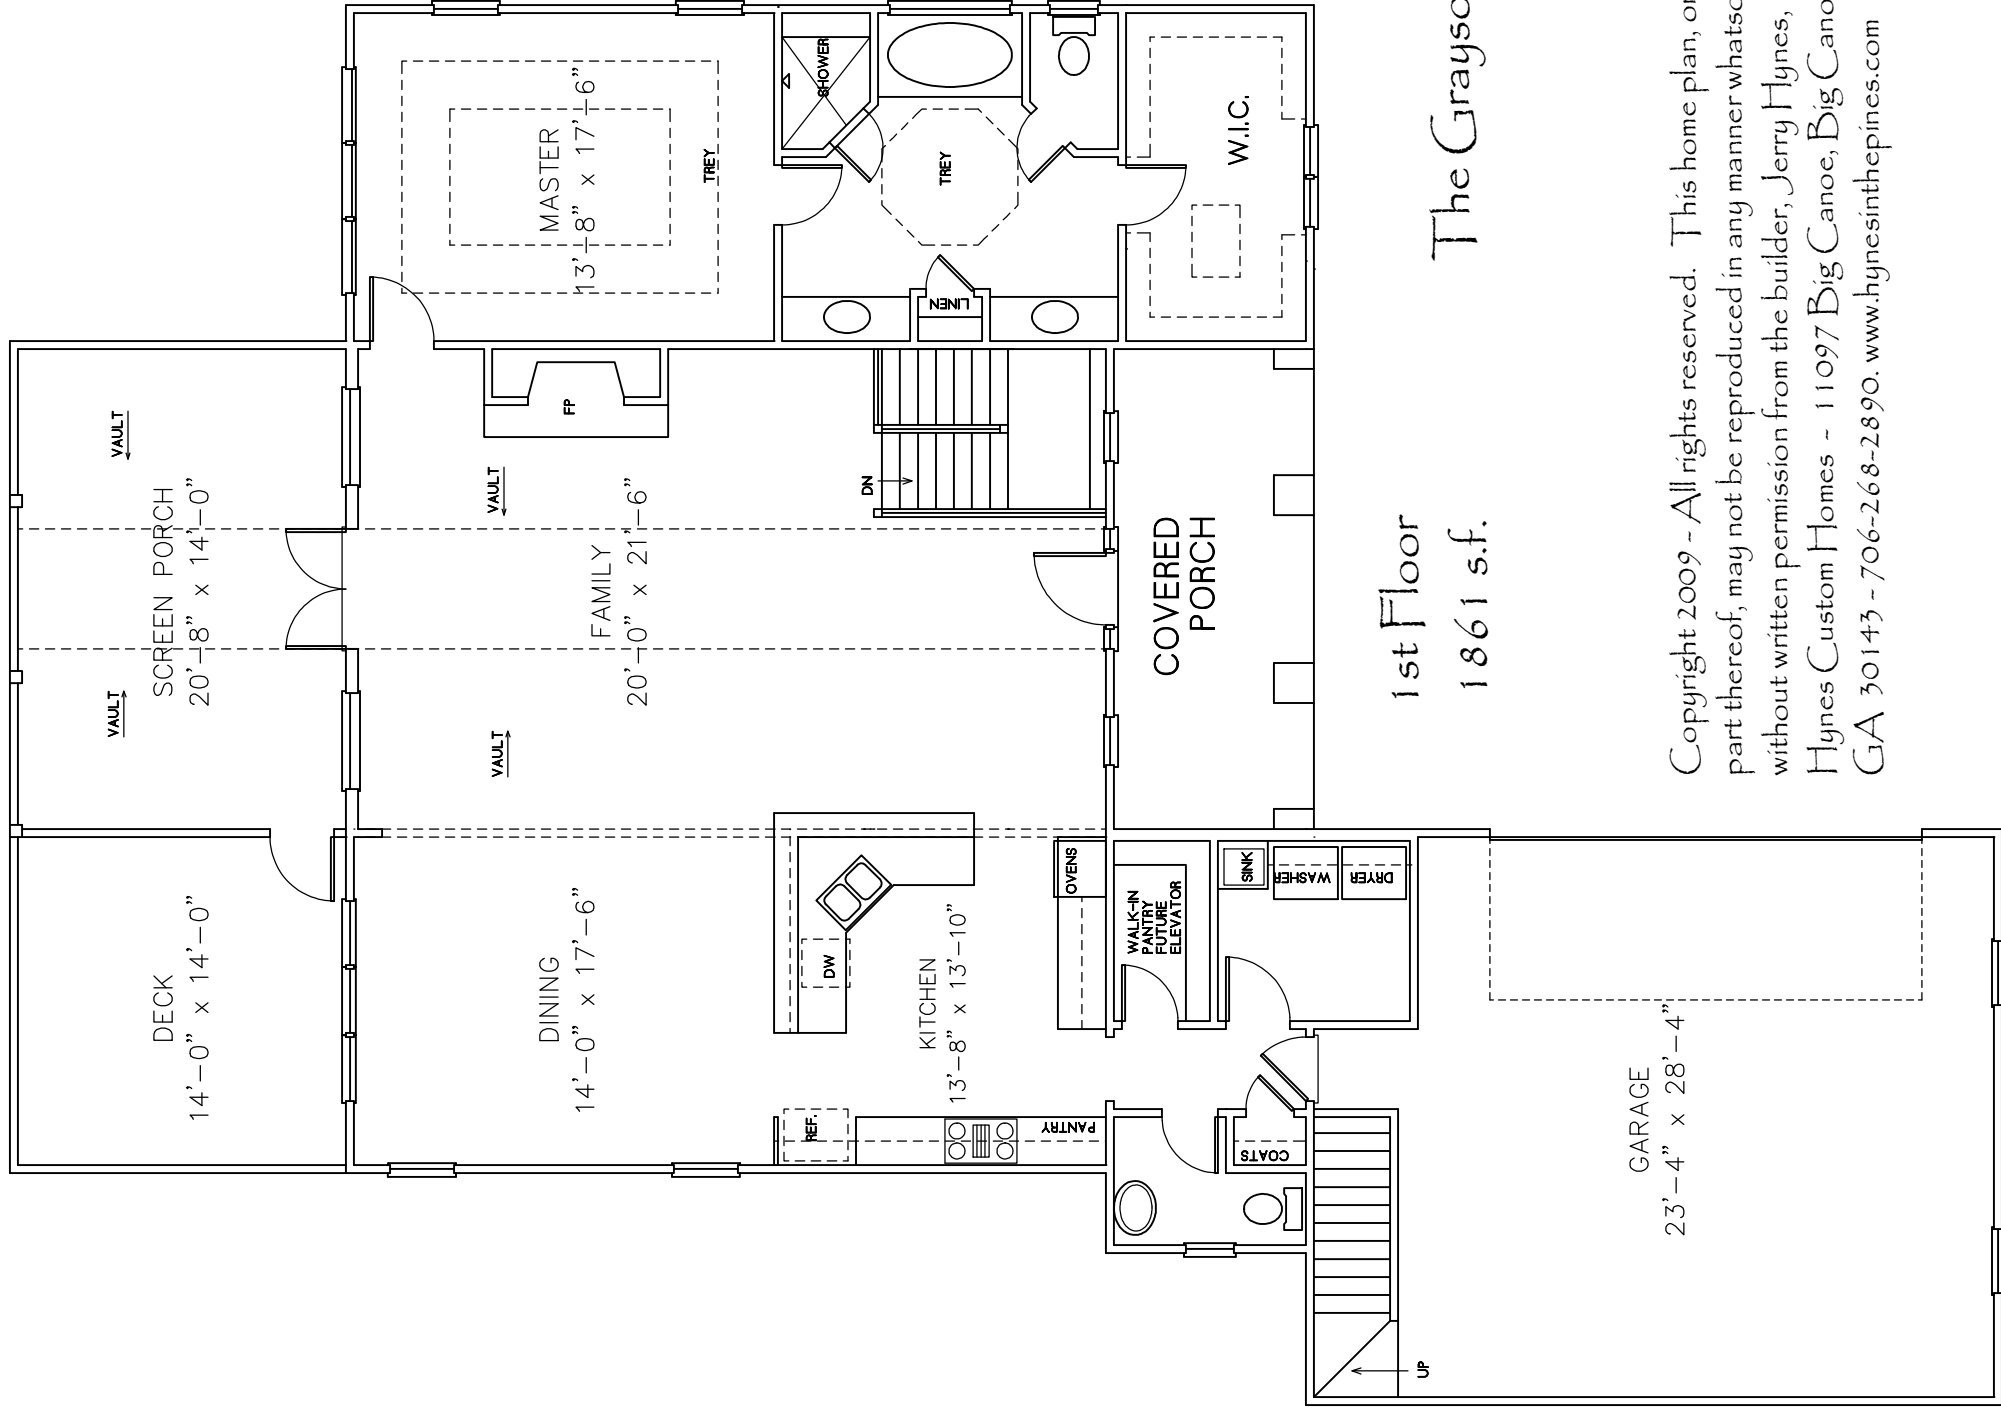

The Grayson

Copyright 2009 - All rights reserved. This home plan, or any part thereof, may not be reproduced in any manner whatsoever, without written permission from the builder, Jerry Hynes, Hynes Custom Homes - 11097 Big Canoe, Big Canoe, GA 30143 - 706-268-2890. [www.hynesinthepines.com](http://www.hynesinthepines.com)