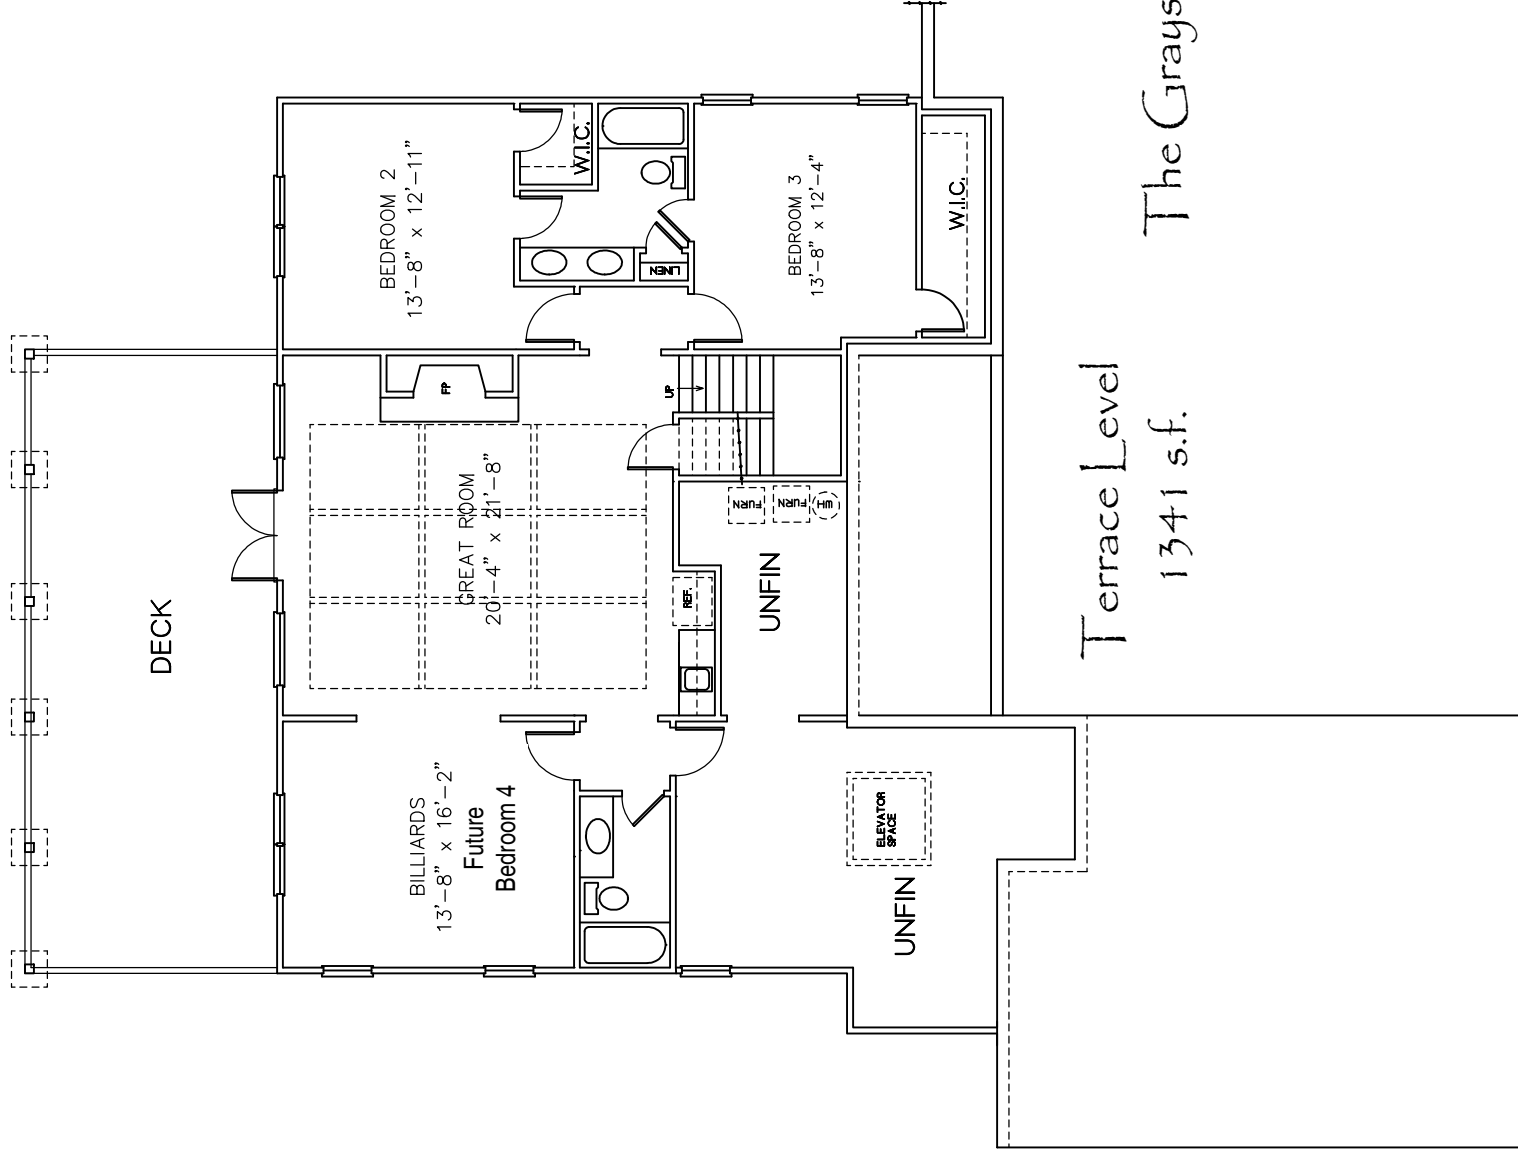

## Terrace Level

1341 s.f.

The Grayson

Copyright 2009 - All rights reserved. This home plan, or any part thereof, may not be reproduced in any manner whatsoever, without written permission from the builder, Jerry Hynes, Hynes Custom Homes - 11097 Big Canoe, Big Canoe, GA 30143 - 706-268-2890. [www.hynesinthepines.com](http://www.hynesinthepines.com)