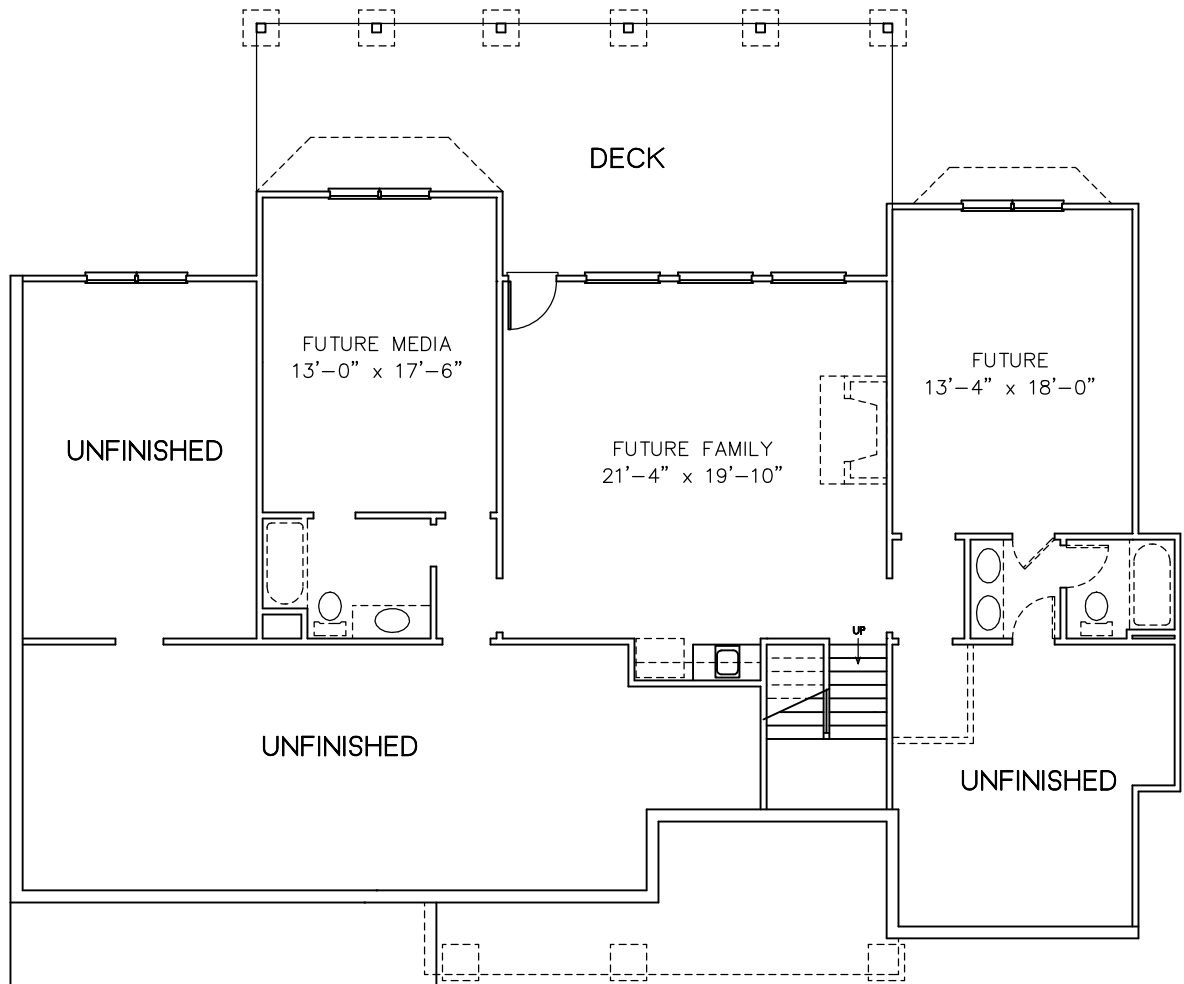

1st Floor  
2327 s.f.

The Red Bud

Copyright 2009 - All rights reserved. This home plan, or any part thereof, may not be reproduced in any manner whatsoever, without written permission from the builder, Jerry Hynes, Hynes Custom Homes - 11097 Big Canoe, Big Canoe, GA 30143 - 706-268-2890. [www.hynesinthepines.com](http://www.hynesinthepines.com)