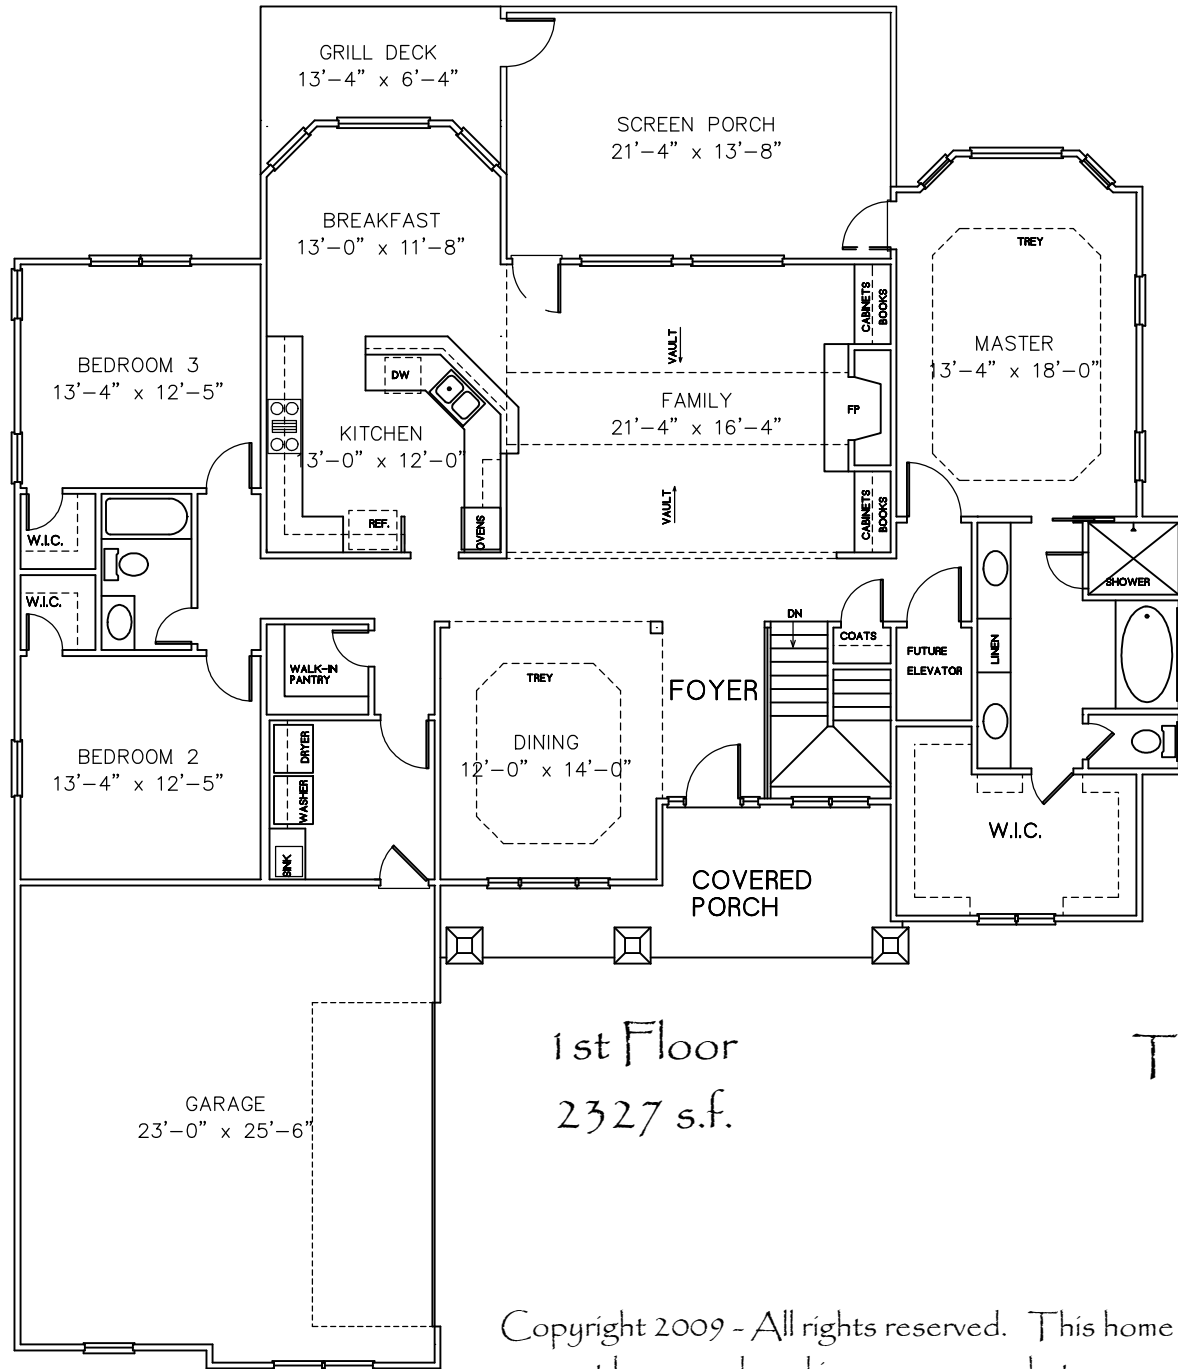

1st Floor  
2327 s.f.

The Red Bud

Copyright 2009 - All rights reserved. This home plan, or any part thereof, may not be reproduced in any manner whatsoever, without written permission from the builder, Jerry Hynes, Hynes Custom Homes - 11097 Big Canoe, Big Canoe, GA 30143 - 706-268-2890. [www.hynesinthepines.com](http://www.hynesinthepines.com)