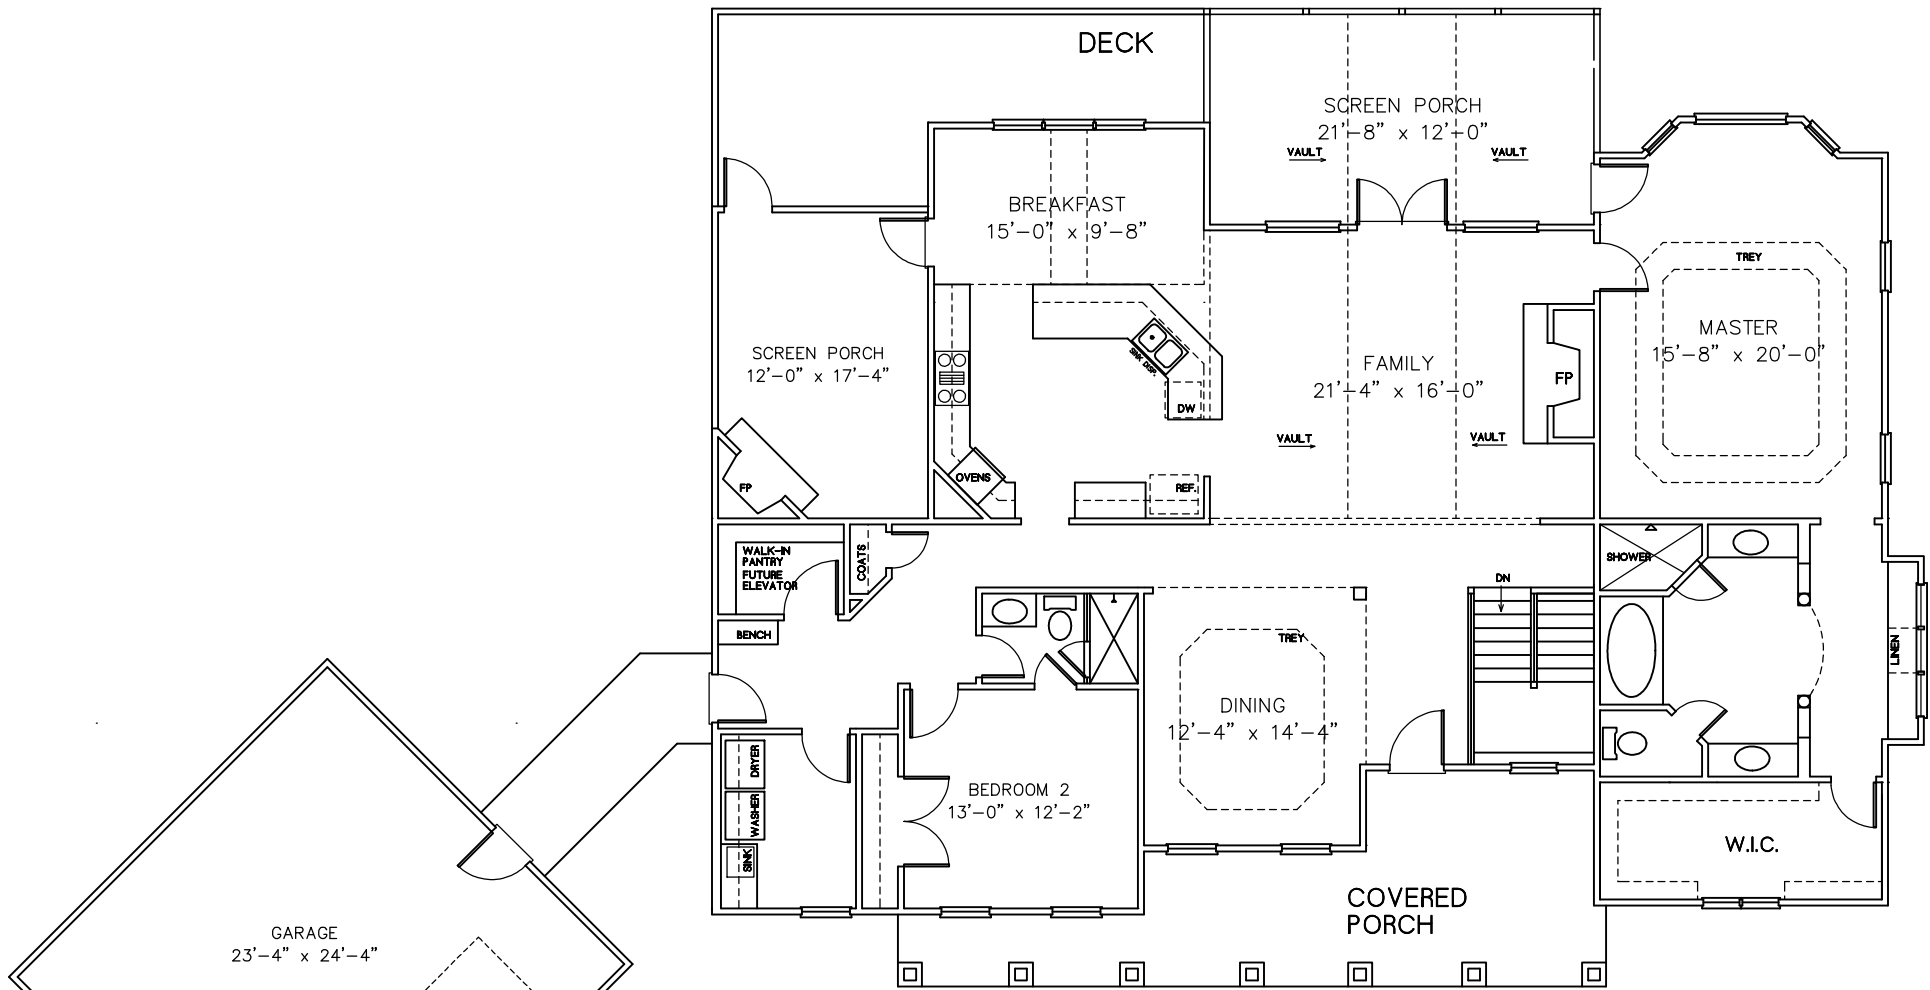

1st Floor
2349 s.f.

The Beechwood

Copyright 2009 - All rights reserved. This home plan, or any part thereof, may not be reproduced in any manner whatsoever, without written permission from the builder, Jerry Hynes, Hynes Custom Homes - 11097 Big Canoe, Big Canoe, GA 30143 - 706-268-2890. www.hynesinthepines.com

Terrace Level
1242 s.f.

The Beechwood

Copyright 2009 - All rights reserved. This home plan, or any part thereof, may not be reproduced in any manner whatsoever, without written permission from the builder, Jerry Hynes, Hynes Custom Homes - 11097 Big Canoe, Big Canoe, GA 30143 - 706-268-2890. www.hynesinthepines.com