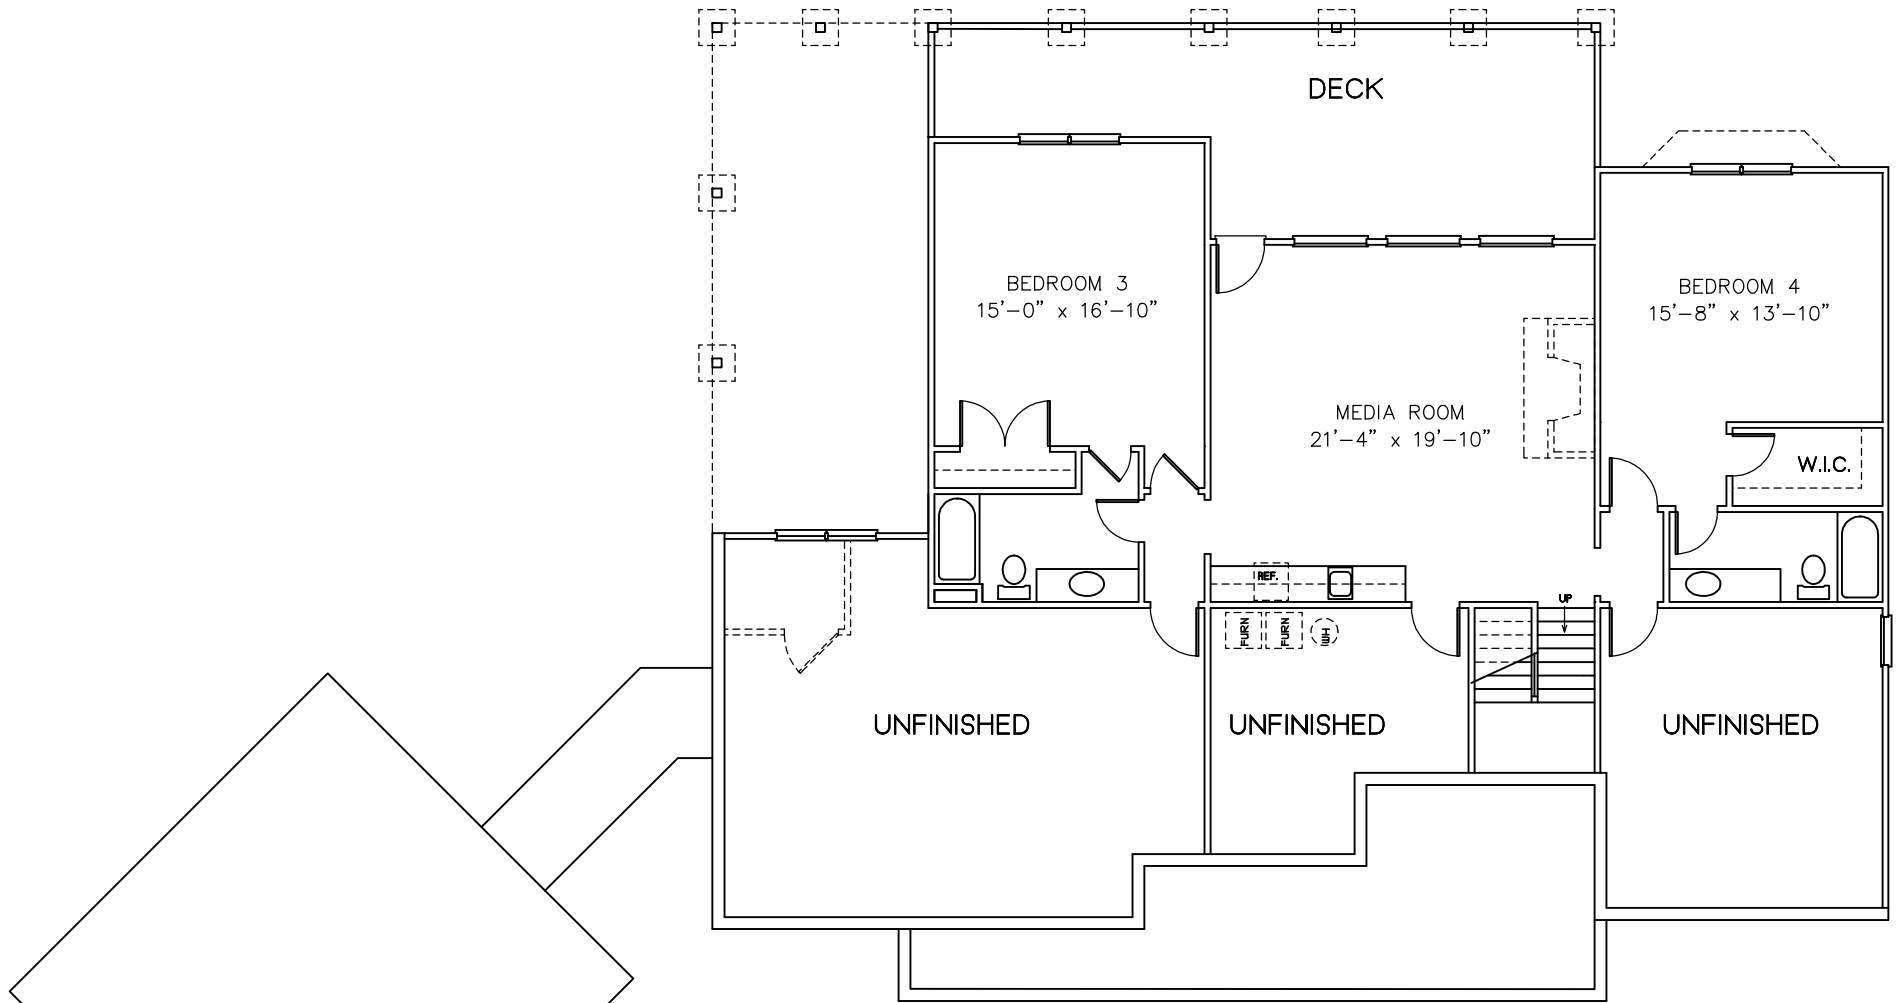

1st Floor
2349 s.f.

The Beechwood

Copyright 2009 - All rights reserved. This home plan, or any part thereof, may not be reproduced in any manner whatsoever, without written permission from the builder, Jerry Hynes, Hynes Custom Homes - 11097 Big Canoe, Big Canoe, GA 30143 - 706-268-2890. www.hynesinthepines.com

Terrace Level
1242 s.f.

The Beechwood

Copyright 2009 - All rights reserved. This home plan, or any part thereof, may not be reproduced in any manner whatsoever, without written permission from the builder, Jerry Hynes, Hynes Custom Homes - 11097 Big Canoe, Big Canoe, GA 30143 - 706-268-2890. www.hynesinthepines.com