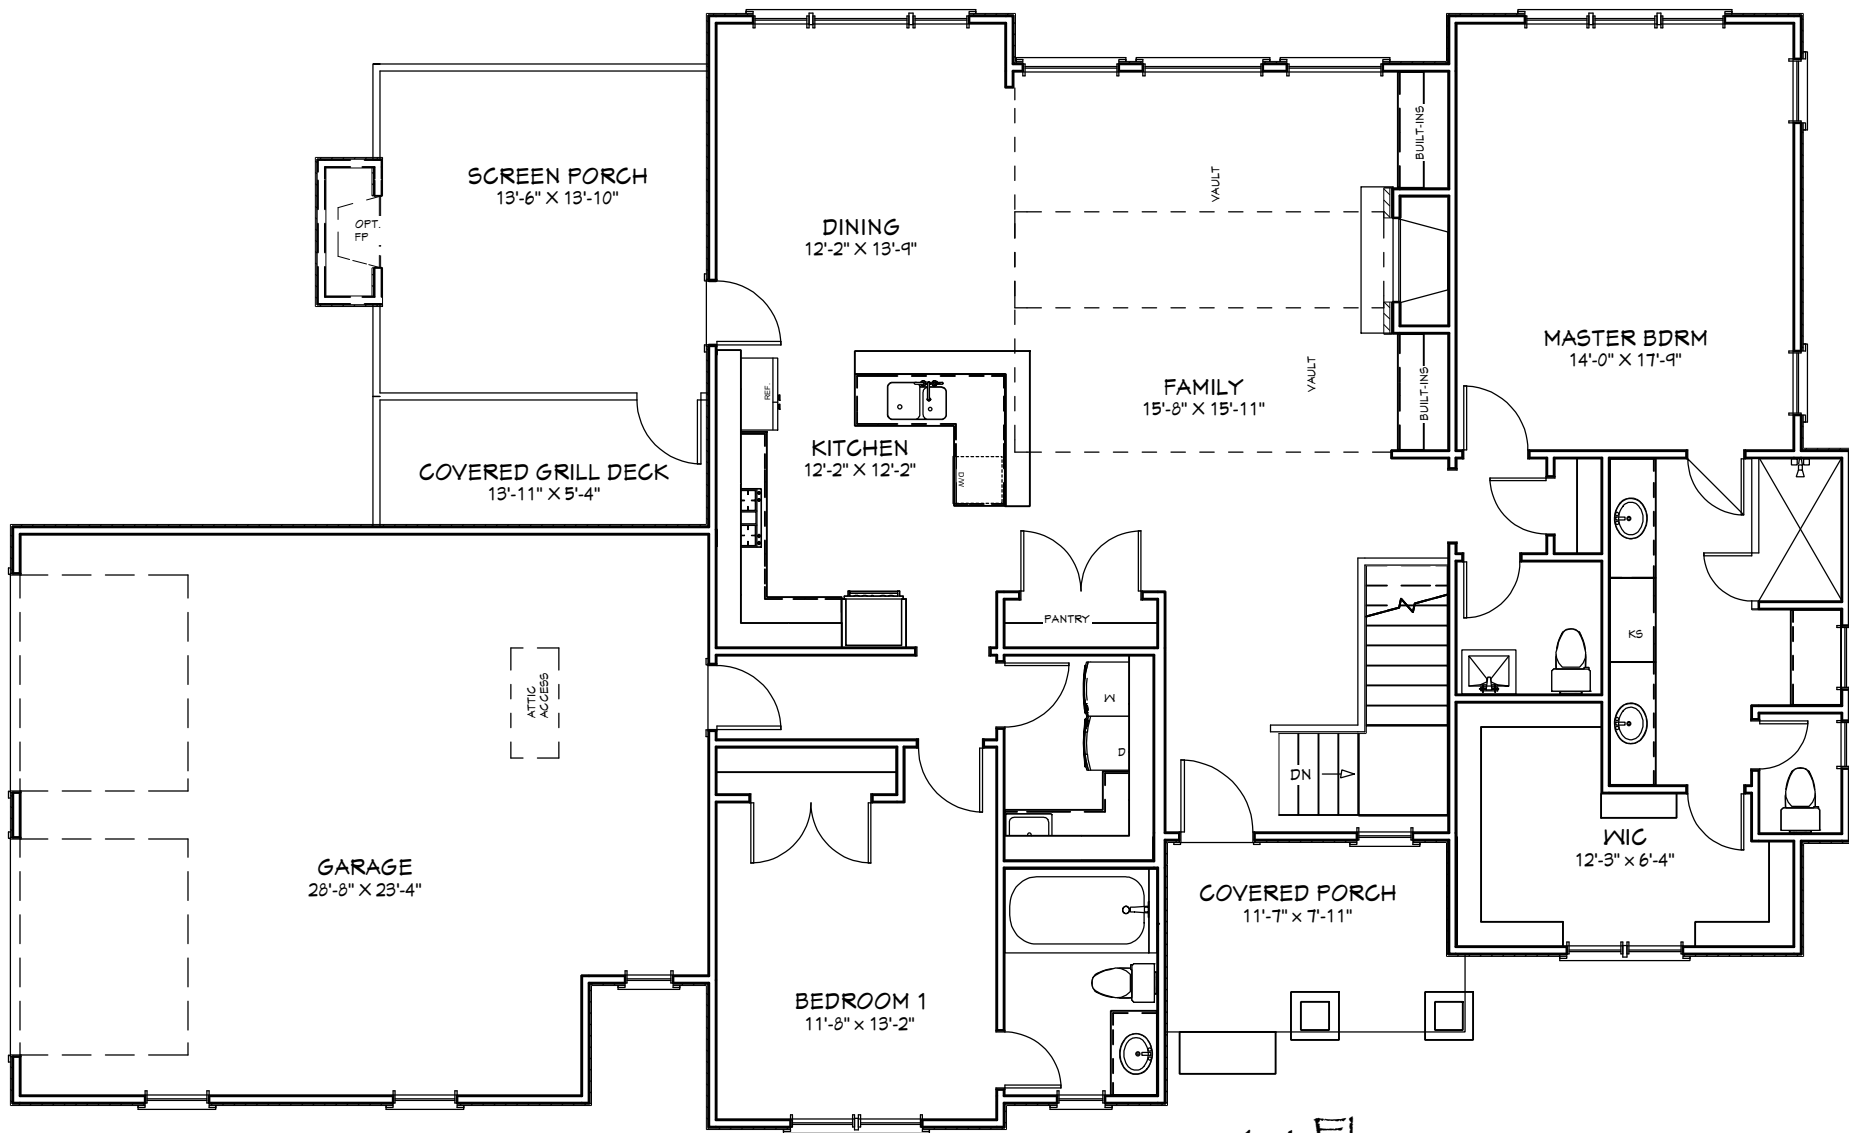

1st Floor
1819 s.f.

Copyright 2016 - All rights reserved. This home plan, or any part thereof, may not be reproduced in any manner whatsoever, without written permission from the builder, Jerry Hynes, Hynes Custom Homes - 11097 Big Canoe, Big Canoe, GA 30143 - 706-268-2890.
www.hynesinthepines.com