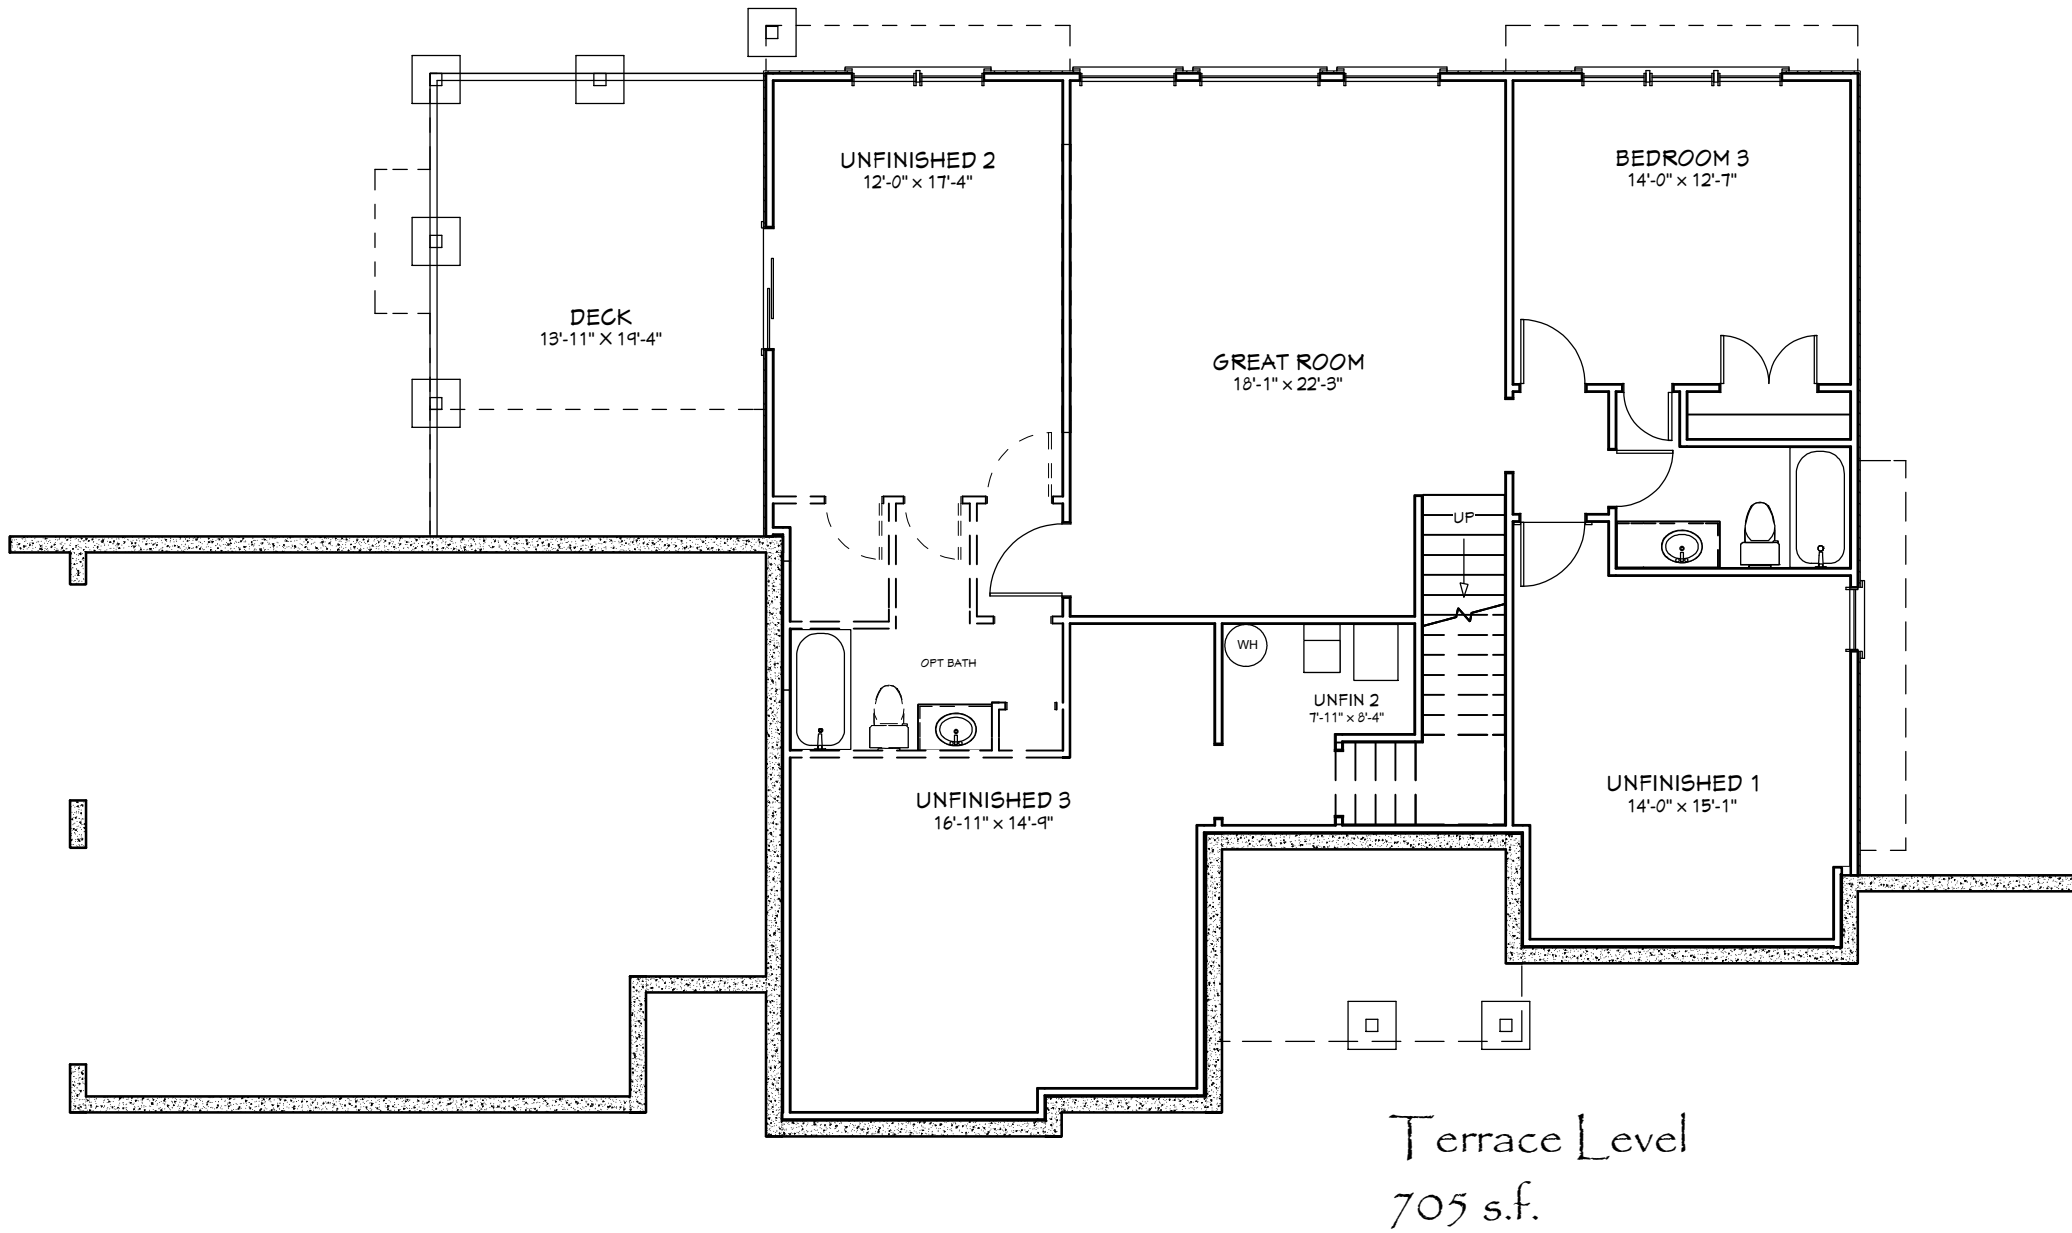

1st Floor
1819 s.f.

Copyright 2016 - All rights reserved. This home plan, or any part thereof, may not be reproduced in any manner whatsoever, without written permission from the builder, Jerry Hynes, Hynes Custom Homes - 11097 Big Canoe, Big Canoe, GA 30143 - 706-268-2890.
www.hynesinthepines.com